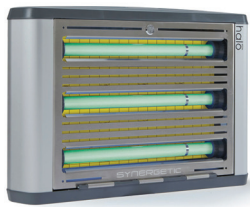

**MORE**  
logistic, inventory, choice  
**Service included**

**1.888.622.2710**

[www.teris.co](http://www.teris.co)

FAX 1.888.749.8677 | [info@teris.co](mailto:info@teris.co)

SYNERGETIC®

Our Synergetic® lamps offer innovative and efficient solutions for the control of flying insects.