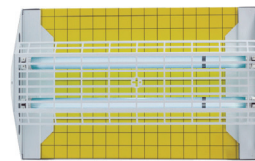

FLYTRAP Professional™
Coverage (ft²): 860
Lamp 110 V
30 W
Dimensions: 5 ¾" x 18 ½" x 12"
Weight: 8 ¾ lbs
Code : PEZF028